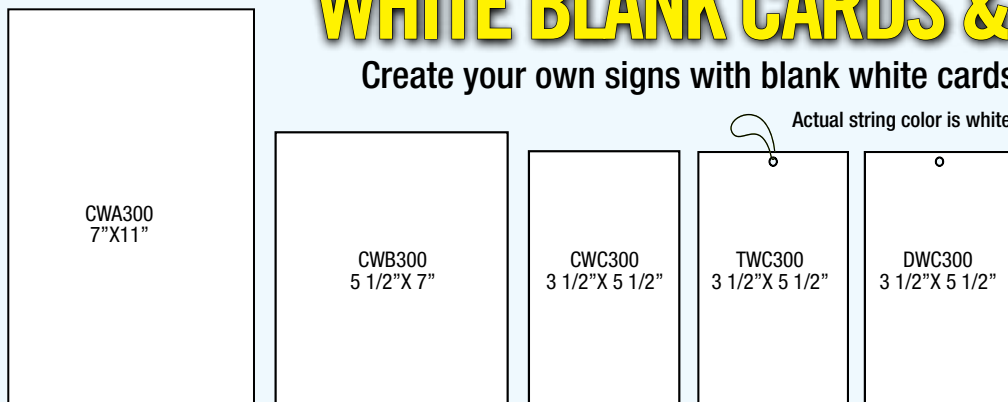

WHITE BLANK CARDS & TAGS

Create your own signs with blank white cards and tags.