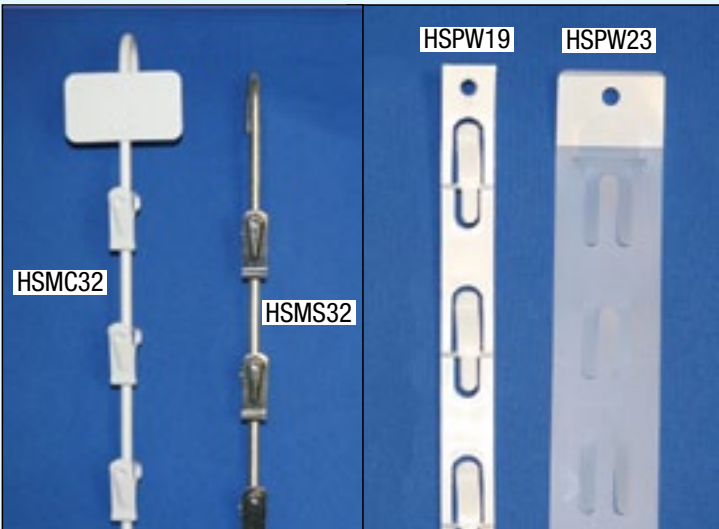

HSMC32

HSMS32

HSPW19

HSPW23

HANGING CLIP STRIPS