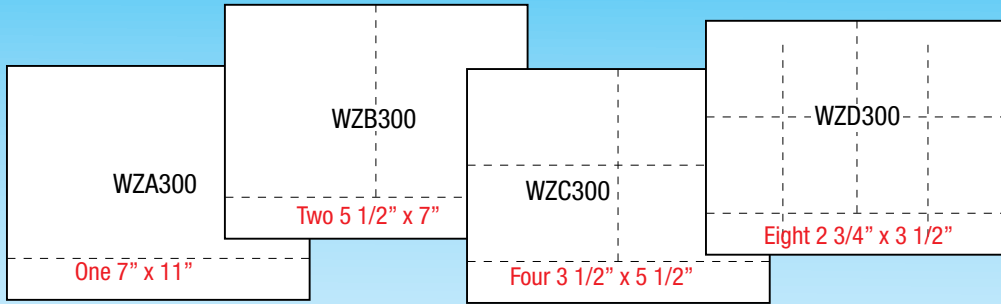

Print your own designs on blank laser cards! Choose the size that's right for you. They are microperfed for easy separation. Available in 4 sizes.

Product #	Size	1	5	10+
WZA300	7" x 11"	\$18.35	\$17.45	\$16.55
WZB300	5 1/2" x 7"	\$18.35	\$17.45	\$16.55
WZC300	3 1/2" x 5 1/2"	\$18.35	\$17.45	\$16.55
WZD300	2 3/4" x 3 1/2"	\$18.35	\$17.45	\$16.55